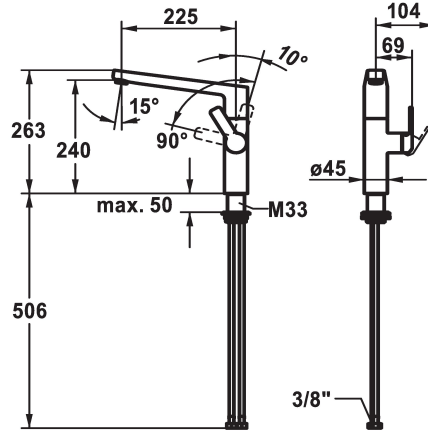

KWC DOMO E Lever mixer - Kitchen

Modell-Linie: DOMO E | 10.701.013.700FL
Kranar | Hydraulické armatúry

KWC-No.

124936

stainless steel, A 225, flexible connection hoses

* Lever mixer

* Lever installation only possible on the right side

- Child safety: cold water flow in lever position towards the front

* gap between wall and centre of mounting hole min. 26 mm

* SwivelStop - swivel spout 360°, limitable to 150°

- Neoperl® Cascade® SLC

* OptimalSpace - ample space for washing or working

* KWC cartridge M 35 S

- with ceramic discs

- flow rate and temperature continuously variable

- temperature limitation

* Flexible connection hoses 3/8"

* QuickInstallation - Fastening via threaded connection with locking screws

* Mounting hole size ø35 mm

Technical Data

A_Spout_Spray

11 l/min (3 bar)

Connection

Flexible_Anschlusschläuche

ATT-KWC-AUSLAUF

schwenkbar