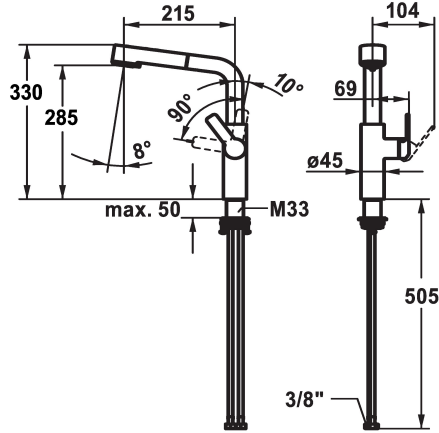

KWC DOMO E Lever mixer - Kitchen

Modell-Linie: DOMO E | 10.701.003.700FL
Taps | Manual taps

KWC-No.

124937

stainless steel, A 215, flexible connection hoses

- * Lever mixer
- * Lever installation only possible on the right side
- Child safety: cold water flow in lever position towards the front
- * gap between wall and centre of mounting hole min. 26 mm
- * TouchProtect - anti-scald protection thanks to the "double skin" principle
- * Intrinsicly safe against backflow
- * Pull-out spray
 - SprayClean - easy to clean and actively prevents limescale buildup
 - up to 600 mm pull-out length
 - TripleClean - Normal, soft, and power stream modes
 - hose surface to fit faucet surface

- QuickConnect - Simple hose connection system
- * Hose guide, swivelling 150°
- * EasyLock - a pull-out spray that easily slides back into place
- * OptimalSpace - ample space for washing or working
- * KWC cartridge M 35 S
 - with ceramic discs
 - flow rate and temperature continuously variable
 - temperature limitation
- * Flexible connection hoses 3/8"
- * QuickInstallation - Fastening via threaded connection with locking screws
- * Mounting hole size ø35 mm

Technical Data

Flow rate needle spray
Flow rate normal spray
Connection
Spout
Handling
Kitchenspray
Color code
Installation type
Faucet_typ
Dimension Height
Acoustic group
Projection A
Energy label
Dimension Water outlet
material

8 l/min (3 bar)
8 l/min (3 bar)
Flexible connection hoses
swivel
side lever
Pull-out spray
stainless steel
Pillar installation
Faucet
330
yes
A 215
B
285
stainless steel