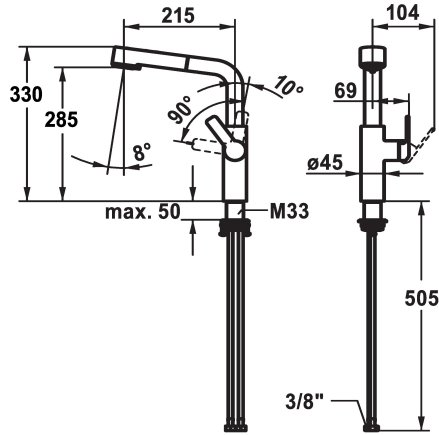

KWC DOMO E Lever mixer - Kitchen

Modell-Linie: DOMO E | 10.701.003.700FL
Hanat | Käsikäyttöiset hanat

KWC-No.

124937
stainless steel, A 215, flexible connection hoses

- * Lever mixer
- * Lever installation only possible on the right side
- Child safety: cold water flow in lever position towards the front
- * gap between wall and centre of mounting hole min. 26 mm
- * TouchProtect - anti-scald protection thanks to the "double skin" principle
- * Intrinsicly safe against backflow
- * Pull-out spray
 - SprayClean - easy to clean and actively prevents limescale buildup
 - up to 600 mm pull-out length
 - TripleClean - Normal, soft, and power stream modes
 - hose surface to fit faucet surface

- QuickConnect - Simple hose connection system
- * Hose guide, swivelling 150°
- * EasyLock - a pull-out spray that easily slides back into place
- * OptimalSpace - ample space for washing or working
- * KWC cartridge M 35 S
 - with ceramic discs
 - flow rate and temperature continuously variable
 - temperature limitation
- * Flexible connection hoses 3/8"
- * QuickInstallation - Fastening via threaded connection with locking screws
- * Mounting hole size ø35 mm

Tekniset tiedot

ATT-KWC-A_AUSZUGBRAUSE_SIEB

8 l/min (3 bar)

ATT-KWC-A_AUSZUGBRAUSE_NORMAL

8 l/min (3 bar)

Connection

Flexible_Anschlusschläuche

Spout

Standmontage

Faucet_typ

01

Measure_Height

330

G_Acoustic group

yes

Projection_A