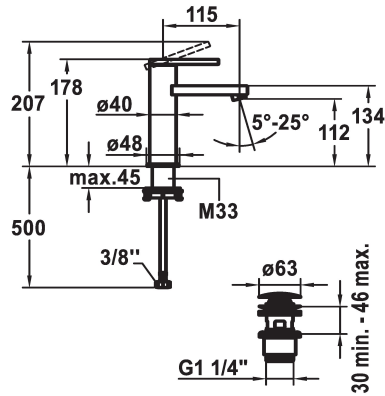

KWC AVA E Lever mixer - Basin

Modell-Linie: AVA E | 12.451.641.700FL
Umyvadlové armatury | Hydraulické armatury

KWC-No.

124952
stainless steel, A 115, flexible connection hoses, with Push Open

124953
stainless steel, A 115, flexible connection hoses, without pop-up valve

- * Lever mixer
- * EcoProtect - water-saving device
- * Fixed spout
- Neoperl® Perlator® SSR, swivelling jet regulator
- * KWC cartridge S 25
- with ceramic discs
- flow rate and temperature continuously variable

ATT-KWC- ABLAUFGARNITUR

mit_Push_open

ohne_Ablaufgarnitur

- * Flexible connection hoses 3/8"
- * QuickInstallation - Fastening via threaded connection with locking screws
- * Mounting hole size ø35 mm
- * Scope of delivery:
- KWC pop-up valve Push Open 2 in 1 Z.538.321.177

Faucet_typ

Measure_Height

G_Acoustic group

Projection_A

EnergyLabelCH

ATT-KWC-MASS-WASSERAUSTRITT

Material

5 l/min (3 bar)