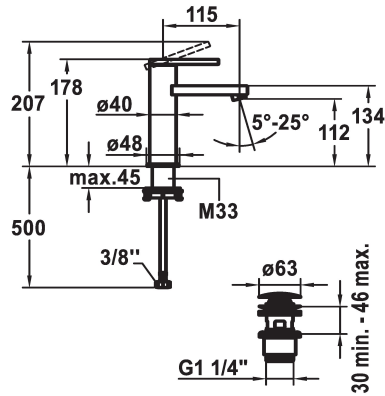

KWC AVA E Lever mixer - Basin

Modell-Linie: AVA E | 12.451.641.700FL
Taps | Manual taps

KWC-No.

124952
stainless steel, A 115, flexible connection hoses, with Push Open

124953
stainless steel, A 115, flexible connection hoses, without pop-up valve

- * Lever mixer
- * EcoProtect - water-saving device
- * Fixed spout
- Neoperl® Perlator® SSR, swivelling jet regulator
- * KWC cartridge S 25
- with ceramic discs
- flow rate and temperature continuously variable

Pop-up_valve

with Push open

without pop-up valve

- * Flexible connection hoses 3/8"
- * QuickInstallation - Fastening via threaded connection with locking screws
- * Mounting hole size ø35 mm
- * Scope of delivery:
- KWC pop-up valve Push Open 2 in 1 Z.538.321.177

Technical Data

Flow rate
Pop-up_valve
Connection
Spout
Handling
Color code
Installation_type
Faucet_typ
Dimension Height
Acoustic group
Projection_A
Energy Label
Dimension Water outlet
material

5 l/min (3 bar)
with Push open
Flexible connection hoses
fixed
top lever
stainless steel
Pillar installation
Faucet
178
Battery1
A 115
A
112
ROSTFREIER_STAHL