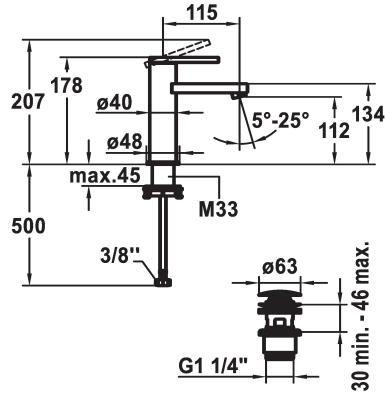

KWC AVA E Lever mixer - Basin

Modell-Linie: AVA E | 12.451.641.700FL
Hanat | Käsi käyttöiset hanat

KWC-No.

124952
stainless steel, A 115, flexible connection hoses, with Push Open

124953
stainless steel, A 115, flexible connection hoses, without pop-up valve

- * Lever mixer
- * EcoProtect - water-saving device
- * Fixed spout
- Neoperl® Perlator® SSR, swivelling jet regulator
- * KWC cartridge S 25
- with ceramic discs
- flow rate and temperature continuously variable

ATT-KWC- ABLAUFGARNITUR

mit_Push_open

ohne_Ablaufgarnitur

- * Flexible connection hoses 3/8"
- * QuickInstallation - Fastening via threaded connection with locking screws
- * Mounting hole size ø35 mm
- * Scope of delivery:
- KWC pop-up valve Push Open 2 in 1 Z.538.321.177

Faucet_typ

Measure_Height

G_Acoustic group

Projection_A

EnergyLabelCH

ATT-KWC-MASS-WASSERAUSTRITT

Materiaali

lviCode