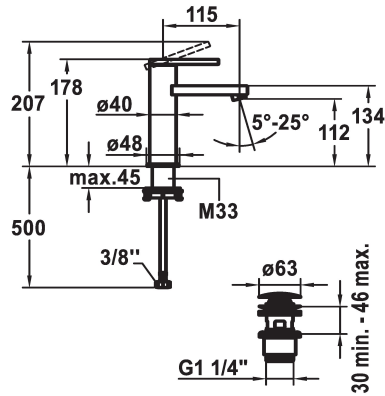

## KWC AVA E Lever mixer - Basin

Modell-Linie: AVA E | 12.451.641.700FL  
Armatura umywalkowa | Armatura jednouchwytowa

### KWC-No.

**124952**  
stainless steel, A 115, flexible connection hoses, with Push Open

**124953**  
stainless steel, A 115, flexible connection hoses, without pop-up valve

- \* Lever mixer
- \* EcoProtect - water-saving device
- \* Fixed spout
- Neoperl® Perlator® SSR, swivelling jet regulator
- \* KWC cartridge S 25
- with ceramic discs
- flow rate and temperature continuously variable

### ATT-KWC- ABLAUFGARNITUR

mit\_Push\_open

ohne\_Ablaufgarnitur

- \* Flexible connection hoses 3/8"
- \* QuickInstallation - Fastening via threaded connection with locking screws
- \* Mounting hole size ø35 mm
- \* Scope of delivery:
- KWC pop-up valve Push Open 2 in 1 Z.538.321.177

Faucet\_typ

Dimension Height

G\_Acoustic group

Projection\_A

EnergyLabelCH

ATT-KWC-MASS-WASSERAUSTRITT

Material

5 l/min (3 bar)