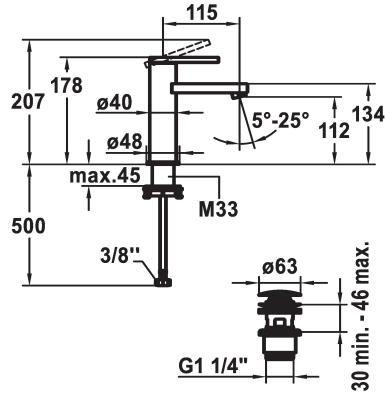

KWC AVA E Lever mixer - Basin

Modell-Linie: AVA E | 12.451.641.700FL
Kranar | Hydraulické armatury

KWC-No.

124952
stainless steel, A 115, flexible connection hoses, with Push Open

124953
stainless steel, A 115, flexible connection hoses, without pop-up valve

- * Lever mixer
- * EcoProtect - water-saving device
- * Fixed spout
- Neoperl® Perlator® SSR, swivelling jet regulator
- * KWC cartridge S 25
- with ceramic discs
- flow rate and temperature continuously variable

ATT-KWC- ABLAUFGARNITUR

mit_Push_open

ohne_Ablaufgarnitur

- * Flexible connection hoses 3/8"
- * QuickInstallation - Fastening via threaded connection with locking screws
- * Mounting hole size ø35 mm
- * Scope of delivery:
- KWC pop-up valve Push Open 2 in 1 Z.538.321.177

Faucet_typ

Measure_Height

G_Acoustic group

Projection_A

EnergyLabelCH

ATT-KWC-MASS-WASSERAUSTRITT

Material

5 l/min (3 bar)