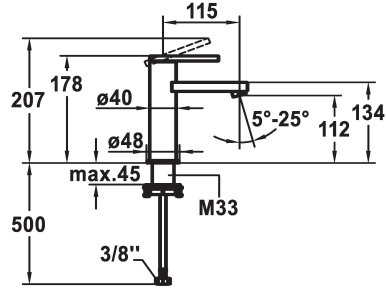

KWC AVA E Lever mixer - Basin

Modell-Linie: AVA E | 12.451.051.700FL
Taps | Manual taps

KWC-No.

124952
stainless steel, A 115, flexible connection hoses, with Push Open

124953
stainless steel, A 115, flexible connection hoses, without pop-up valve

- * Lever mixer
- * EcoProtect - water-saving device
- * Fixed spout
- Neoperl® Perlator® SSR, swivelling jet regulator
- * KWC cartridge S 25
- with ceramic discs

Pop-up_valve

with Push open

without pop-up valve

- flow rate and temperature continuously variable
- * Flexible connection hoses 3/8"
- * QuickInstallation - Fastening via threaded connection with locking screws
- * Mounting hole size ø35 mm

Technical Data

Flow rate
Pop-up_valve
Connection
Spout
Handling
Color code
Installation_type
Faucet_typ
Dimension Height
Acoustic group
Projection_A
Energy Label
Dimension Water outlet
material

5 l/min (3 bar)
without pop-up valve
Flexible connection hoses
fixed
top lever
stainless steel
Pillar installation
Faucet
178
Battery1
A 115
A
112
ROSTFREIER_STAHL