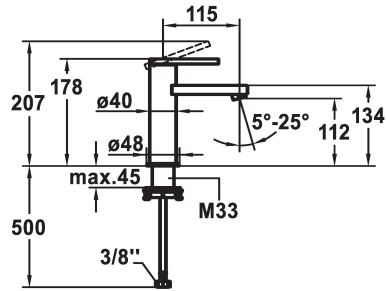

KWC AVA E Lever mixer - Basin

Modell-Linie: AVA E | 12.451.051.700FL
Taps | Manual taps

KWC-No.

124952
stainless steel, A 115, flexible connection hoses, with Push Open

124953
stainless steel, A 115, flexible connection hoses, without pop-up valve

- flow rate and temperature continuously variable
- * Flexible connection hoses 3/8"
- * QuickInstallation - Fastening via threaded connection with locking screws
- * Mounting hole size ø35 mm

Technical Data

Flow rate
pop-up valve
Connection
Spout
Handling
Color code
Installation type
Faucet_typ
Measure Height
Acoustic group
Projection A
Energy label
Dimension Water outlet
material

5 l/min (3 bar)
without pop-up valve
Flexible connection hoses
fixed
top lever
stainless steel
Pillar installation
Faucet
178
yes
A 115
A
112
stainless steel