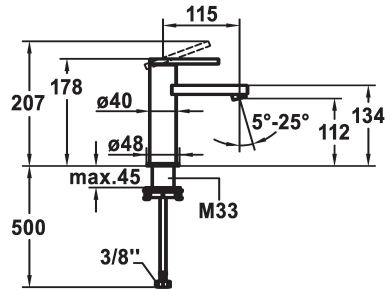

KWC AVA E Lever mixer - Basin

Modell-Linie: AVA E | 12.451.051.700FL
Hanat | Käsi­käyt­toiset hanat

KWC-No.

124952
stainless steel, A 115, flexible connection hoses, with Push Open

124953
stainless steel, A 115, flexible connection hoses, without pop-up valve

ohne_Ablaufgarnitur

- flow rate and temperature continuously variable
- * Flexible connection hoses 3/8"
- * QuickInstallation - Fastening via threaded connection with locking screws
- * Mounting hole size \varnothing 35 mm

Faucet_typ

Measure_Height

G_Acoustic group

Projection_A

EnergyLabelCH

ATT-KWC-MASS-WASSERAUSTRITT

Materiaali

lviCode