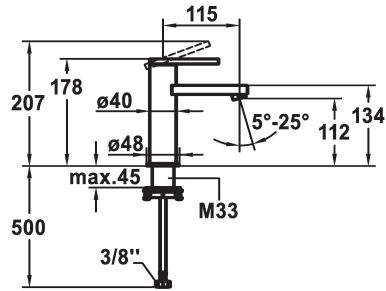

## KWC AVA E Lever mixer - Basin

Modell-Linie: AVA E | 12.451.051.700FL  
Kranar | Hydraulické armatury

### KWC-No.

**124952**  
stainless steel, A 115, flexible connection hoses, with Push Open

**124953**  
stainless steel, A 115, flexible connection hoses, without pop-up valve

- \* Lever mixer
- \* EcoProtect - water-saving device
- \* Fixed spout
- Neoperl® Perlator® SSR, swivelling jet regulator
- \* KWC cartridge S 25
- with ceramic discs

Faucet\_typ

Measure\_Height

G\_Acoustic group

Projection\_A

EnergyLabelCH

ATT-KWC-MASS-WASSERAUSTRITT

Material

### ATT-KWC- ABLAUFGARNITUR

mit\_Push\_open

ohne\_Ablaufgarnitur

- flow rate and temperature continuously variable
- \* Flexible connection hoses 3/8"
- \* QuickInstallation - Fastening via threaded connection with locking screws
- \* Mounting hole size ø35 mm