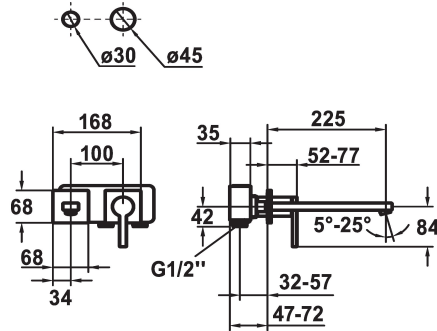

KWC AVA E

Trim kit - Lever mixer - Basin

Modell-Linie: AVA E | 11.452.064.700

Umyvadlové armatury | Hydraulické armatury

KWC-No.

124960

stainless steel, A 225, Trim kit

- * Trim kit Lever mixer
- * EcoProtect - water-saving device
- * Fixed spout
- Neoperl® Perlator® SSR, swivelling jet regulator
- * OptimalSpace - ample space for washing or working
- * KWC cartridge M 35 H

- with ceramic discs
- flow rate and temperature continuously variable
- * To be ordered separately:
- Unit for concealed installation ½" 39.001.400.700
- * To be ordered separately (optional or if necessary):
- Extension set 20 mm Z.536.333

Technické údaje

A_Spout_Spray
ATT-KWC-AUSLAUF
ATT-KWC-DURCHMESSER
Handling
ATT-KWC-FARBCODE
Installation_type
Faucet_typ
G_Acoustic group
ATT-KWC-UNTERPUTZ
Projection_A
EnergyLabelCH
Materiál

5 l/min (3 bar)
fixovaná
168x68
frontbedient
stainless steel
montáž na stěnu
01
yes
FM-Set
A225
A
ROSTFREIER_STAHL

Nezbytné příslušenství

KWC AVA E

Trim kit - Lever mixer - Basin

Modell-Linie: AVA E | 11.452.064.700
Umyvadlové armatury | Hydraulické armatury

AVA E Concealed unit

124963
39.001.400.700
