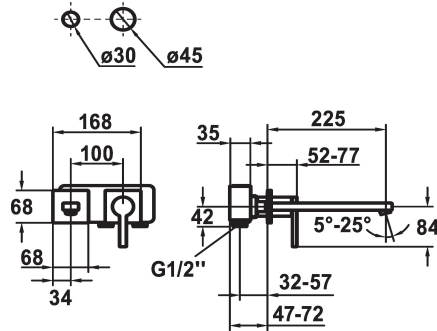

KWC AVA E Trim kit - Lever mixer - Basin

Modell-Linie: AVA E | 11.452.064.700
Taps | Manual taps

KWC-No.

124960
stainless steel, A 225, Trim kit

- * Trim kit Lever mixer
- * EcoProtect - water-saving device
- * Fixed spout
- Neoperl® Perlator® SSR, swivelling jet regulator
- * OptimalSpace - ample space for washing or working
- * KWC cartridge M 35 H

- with ceramic discs
- flow rate and temperature continuously variable
- * To be ordered separately:
- Unit for concealed installation ½" 39.001.400.700
- * To be ordered separately (optional or if necessary):
- Extension set 20 mm Z.536.333

Technical Data

Flow rate
Spout
Diameter
Handling
Color code
Installation_type
Faucet_typ
Acoustic group
Concealed_unit
Projection_A
Energy Label
material

5 l/min (3 bar)
fixed
168 x 68
front lever
stainless steel
Wall mounted
Faucet
Battery1
Trim kit
A 225
A
stainless steel

Mandatory Accessories

KWC AVA E

Trim kit - Lever mixer - Basin

Modell-Linie: AVA E | 11.452.064.700

Taps | Manual taps

AVA E Concealed unit

124963

39.001.400.700
