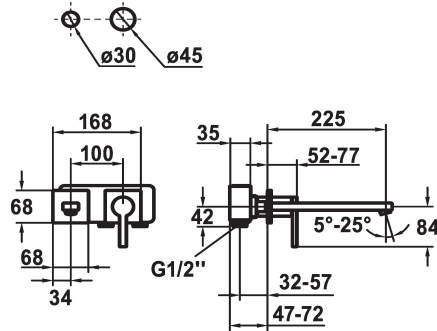

KWC AVA E Trim kit - Lever mixer - Basin

Modell-Linie: AVA E | 11.452.064.700
Taps | Manual taps

KWC-No.

124960
stainless steel, A 225, Trim kit

- * Trim kit Lever mixer
- * EcoProtect - water-saving device
- * Fixed spout
- Neoperl® Perlator® SSR, swivelling jet regulator
- * OptimalSpace - ample space for washing or working
- * KWC cartridge M 35 H

- with ceramic discs
- flow rate and temperature continuously variable
- * To be ordered separately:
- Unit for concealed installation ½" 39.001.400.700
- * To be ordered separately (optional or if necessary):
- Extension set 20 mm Z.536.333

Technical Data

Flow rate
Spout
Diameter
Handling
Color code
Installation type
Faucet_typ
Acoustic group
Concealed unit
Projection A
Energy label
material

5 l/min (3 bar)
fixed
168 x 68
front lever
stainless steel
Wall mounted
Faucet
yes
Trim kit
A 225
A
ROSTFREIER_STAHL

Mandatory Accessories

KWC AVA E

Trim kit - Lever mixer - Basin

Modell-Linie: AVA E | 11.452.064.700

Taps | Manual taps

AVA E Concealed unit

124963

39.001.400.700
