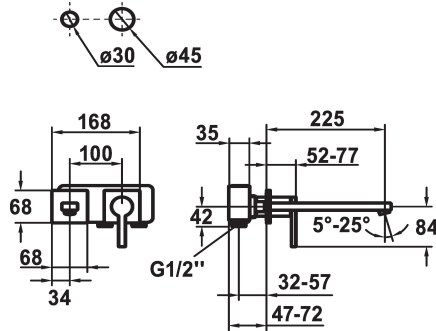

KWC AVA E Trim kit - Lever mixer - Basin

Modell-Linie: AVA E | 11.452.064.700
Taps | Manual taps

KWC-No.

124960
stainless steel, A 225, Trim kit

- * Trim kit Lever mixer
- * EcoProtect - water-saving device
- * Fixed spout
- Neoperl® Perlator® SSR, swivelling jet regulator
- * OptimalSpace - ample space for washing or working
- * KWC cartridge M 35 H

- with ceramic discs
- flow rate and temperature continuously variable
- * To be ordered separately:
- Unit for concealed installation ½" 39.001.400.700
- * To be ordered separately (optional or if necessary):
- Extension set 20 mm Z.536.333

Technical Data

Flow rate	5 l/min (3 bar)
Spout	fixed
Diameter	168 x 68
Handling	front lever
Color code	stainless steel
Installation type	Wall mounted
Faucet_typ	Faucet
Acoustic group	yes
Concealed unit	Trim kit
Projection A	A 225
Energy label	A
material	stainless steel

Flow rate	5 l/min (3 bar)
Spout	fixed
Diameter	168 x 68
Handling	front lever
Color code	stainless steel
Installation type	Wall mounted
Faucet_typ	Faucet
Acoustic group	yes
Concealed unit	Trim kit
Projection A	A 225
Energy label	A
material	stainless steel