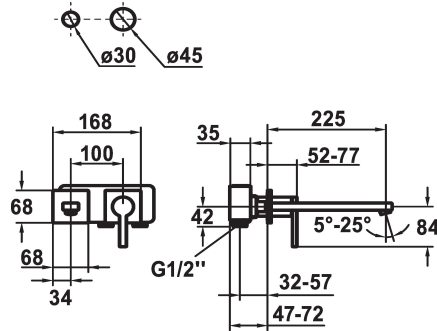

## KWC AVA E Trim kit - Lever mixer - Basin

Modell-Linie: AVA E | 11.452.064.700  
Hanat | Käsitöiset hanat

### KWC-No.

**124960**  
stainless steel, A 225, Trim kit

- \* Trim kit Lever mixer
- \* EcoProtect - water-saving device
- \* Fixed spout
- Neoperl® Perlator® SSR, swivelling jet regulator
- \* OptimalSpace - ample space for washing or working
- \* KWC cartridge M 35 H

- with ceramic discs
- flow rate and temperature continuously variable
- \* To be ordered separately:
- Unit for concealed installation ½" 39.001.400.700
- \* To be ordered separately (optional or if necessary):
- Extension set 20 mm Z.536.333

### Tekniset tiedot

A_Spout_Spray
Spout
Halkaisija
Handling
ATT-KWC-FARBCODE
Installation_type
Faucet_typ
G_Acoustic group
ATT-KWC-UNTERPUTZ
Projection_A
EnergyLabelCH
Materiaali
lviCode

5 l/min (3 bar)
Kiinnitetty
168x68
frontbedient
stainless steel
Seinäasennus
01
yes
FM-Set
A225
A
ROSTFREIER_STAHL
0