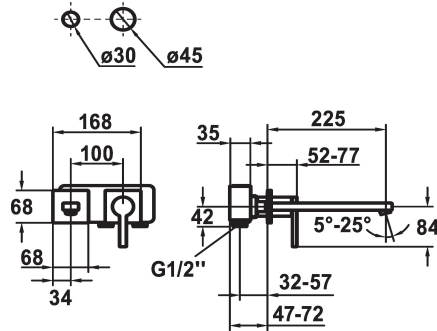

KWC AVA E Trim kit - Lever mixer - Basin

Modell-Linie: AVA E | 11.452.064.700
Armatura umywalkowa | Armatura jednouchwytowa

KWC-No.

124960
stainless steel, A 225, Trim kit

- * Trim kit Lever mixer
- * EcoProtect - water-saving device
- * Fixed spout
- Neoperl® Perlator® SSR, swivelling jet regulator
- * OptimalSpace - ample space for washing or working
- * KWC cartridge M 35 H

- with ceramic discs
- flow rate and temperature continuously variable
- * To be ordered separately:
- Unit for concealed installation ½" 39.001.400.700
- * To be ordered separately (optional or if necessary):
- Extension set 20 mm Z.536.333

Dane techniczne

A_Spout_Spray
ATT-KWC-AUSLAUF
średnicy
Handling
ATT-KWC-FARBCODE
Installation_type
Faucet_typ
G_Acoustic group
ATT-KWC-UNTERPUTZ
Projection_A
EnergyLabelCH
Materiał

5 l/min (3 bar)
fest
168x68
frontbedient
stainless steel
Montaż naścienny
01
1
FM-Set
A225
A
ROSTFREIER_STAHL

Niezbędne akcesoria

KWC AVA E

Trim kit - Lever mixer - Basin

Modell-Linie: AVA E | 11.452.064.700

Armatura umywalkowa | Armatura jednouchwytowa

AVA E Concealed unit

124963

39.001.400.700
