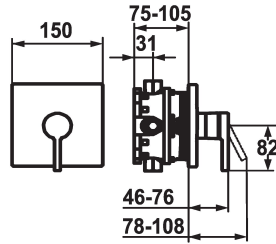

KWC AVA E Trim kit - Lever mixer - Shower

Modell-Linie: AVA E | 21.454.500.177
Taps | Manual taps

KWC-No.

124964
brushed steel, Trim kit

- * Trim kit with function unit
- * Outflow top or below
- * KWC cartridge M 35
- with ceramic discs
- flow rate and temperature continuously variable
- * Scope of delivery:

- Function unit, lever, cap, sleeve, cover plate, holder for escutcheon
- Fastening of the cover plate without screws
- * To be ordered separately:
- Unit for concealed installation KWC BLUEBOX®
- ½", without shut-off valve, 39.999.900.931
- ¾" (½"), with shut-off valve, 39.999.910.931

Technical Data

Flow rate
Diameter
Handling
Color code
Installation_type
Faucet_typ
Acoustic group
Concealed_unit
Energy Label
material

19 l/min (3 bar)
150 x 150
front lever
brushed steel
Wall mounted
Faucet
Battery1
Trim kit
C
stainless steel