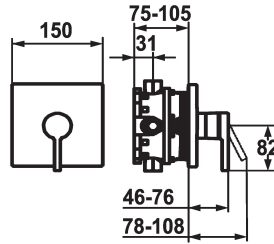

KWC AVA E Trim kit - Lever mixer - Shower

Modell-Linie: AVA E | 21.454.500.177
Taps | Manual taps

KWC-No.

124964

brushed steel, Trim kit

- * Trim kit with function unit
- * Outflow top or below
- * KWC cartridge M 35
- with ceramic discs
- flow rate and temperature continuously variable
- * Scope of delivery:

- Function unit, lever, cap, sleeve, cover plate, holder for escutcheon
- Fastening of the cover plate without screws
- * To be ordered separately:
- Unit for concealed installation KWC BLUEBOX®
- ½", without shut-off valve, 39.999.900.931
- ¾" (½"), with shut-off valve, 39.999.910.931

Technical Data

Flow rate
Diameter
Handling
Color code
Installation type
Faucet_typ
Acoustic group
Concealed unit
Energy label
material

19 l/min (3 bar)
150 x 150
front lever
brushed steel
Wall mounted
Faucet
yes
Trim kit
C
stainless steel