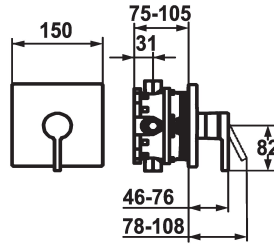

KWC AVA E Trim kit - Lever mixer - Shower

Modell-Linie: AVA E | 21.454.500.177
Hanat | Käsi käyttöiset hanat

KWC-No.

124964
brushed steel, Trim kit

- * Trim kit with function unit
- * Outflow top or below
- * KWC cartridge M 35
- with ceramic discs
- flow rate and temperature continuously variable
- * Scope of delivery:

- Function unit, lever, cap, sleeve, cover plate, holder for escutcheon
- Fastening of the cover plate without screws
- * To be ordered separately:
- Unit for concealed installation KWC BLUEBOX®
- ½", without shut-off valve, 39.999.900.931
- ¾" (½"), with shut-off valve, 39.999.910.931

Tekniset tiedot

ATT-KWC-A_ABGANG_UP	19 l/min (3 bar)
Halkaisija	150x150
Handling	frontbedient
ATT-KWC-FARBCODE	brushed steel
Installation_type	Seinäasennus
Faucet_typ	01
G_Acoustic group	yes
ATT-KWC-UNTERPUTZ	FM-Set
EnergyLabelCH	C
Materiaali	ROSTFREIER_STAHL
IviCode	0