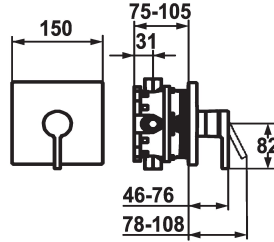

KWC AVA E Trim kit - Lever mixer - Shower

Modell-Linie: AVA E | 21.454.500.177
Kranar | Hydraulické armatúry

KWC-No.

124964

brushed steel, Trim kit

- * Trim kit with function unit
- * Outflow top or below
- * KWC cartridge M 35
- with ceramic discs
- flow rate and temperature continuously variable
- * Scope of delivery:

- Function unit, lever, cap, sleeve, cover plate, holder for escutcheon
- Fastening of the cover plate without screws
- * To be ordered separately:
- Unit for concealed installation KWC BLUEBOX®
- ½", without shut-off valve, 39.999.900.931
- ¾" (½"), with shut-off valve, 39.999.910.931

Technical Data

ATT-KWC-A_ABGANG_UP

19 l/min (3 bar)

Diameter

150x150

Handling

frontbedient

ATT-KWC-FARBCODE