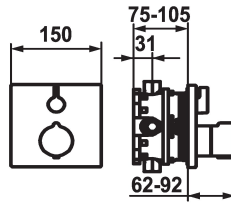

KWC SHOWERCULTURE Trim kit - Thermostatic mixer - Shower

Modell-Linie: **SHOWERCULTURE** | 21.004.801.177
Ventily | Termostatické směšovací ventily

KWC-No.

124008
chromeline, Trim kit

125545
matt black, Trim kit

124967
brushed steel, Trim kit

ATT-KWC-FARBCODE

chromeline

matt black

brushed steel

- * Trim kit with thermostatic function unit design
- * Outflow top or below
- * SkinProtect - Safety stop prevents scalding
- * Turning handle to control flow
- * Intrinsicly safe against backflow
- * Scope of delivery:
- Function unit, temperature lever, sleeve, cover plate, holder for

- escutcheon handle to control flow
- Fastening of the cover plate without screws
- * To be ordered separately:
- Unit for concealed installation KWC BLUEBOX®
1/2", without shut-off valve, 39.999.900.931
3/4" (1/2"), with shut-off valve, 39.999.910.931

Technické údaje

ATT-KWC-A_ABGANG_UP

19 l/min (3 bar)

ATT-KWC-DURCHMESSER

150x150

Handling

frontbedient

ATT-KWC-FARBCODE