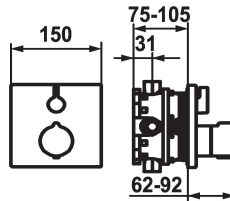

KWC SHOWERCULTURE Trim kit - Thermostatic mixer - Shower

Modell-Linie: **SHOWERCULTURE** | 21.004.801.177
Valves | Thermostatic mixing valve

KWC-No.

124008
chromeline, Trim kit

125545
matt black, Trim kit

124967
brushed steel, Trim kit

Color code

chrome

matt black

brushed steel

- * Trim kit with thermostatic function unit design
- * Outflow top or below
- * SkinProtect - Safety stop prevents scalding
- * Turning handle to control flow
- * Inherently safe against backflow
- * Scope of delivery:
- Function unit, temperature lever, sleeve, cover plate, holder for

- escutcheon handle to control flow
- Fastening of the cover plate without screws
- * To be ordered separately:
- Unit for concealed installation KWC BLUEBOX®
1/2", without shut-off valve, 39.999.900.931
3/4" (1/2"), with shut-off valve, 39.999.910.931

Technical Data

Flow rate
Diameter
Handling
Color code
Installation_type
Faucet_typ
Acoustic group
Concealed_unit
Energy Label
material

19 l/min (3 bar)
150 x 150
front lever
brushed steel
Wall mounted
Display
Battery1
Trim kit
C
MESSING