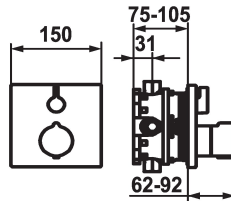

KWC SHOWERCULTURE Trim kit - Thermostatic mixer - Shower

Modell-Linie: **SHOWERCULTURE** | 21.004.801.177
Valves | Thermostatic mixing valve

KWC-No.

124008
chromeline, Trim kit

125545
matt black, Trim kit

124967
brushed steel, Trim kit

Color code

chromeline

matt black

brushed steel

- * Trim kit with thermostatic function unit design
- * Outflow top or below
- * SkinProtect - Safety stop prevents scalding
- * Turning handle to control flow
- * Inherently safe against backflow
- * Scope of delivery:
- Function unit, temperature lever, sleeve, cover plate, holder for

- escutcheon handle to control flow
- Fastening of the cover plate without screws
- * To be ordered separately:
- Unit for concealed installation KWC BLUEBOX®
1/2", without shut-off valve, 39.999.900.931
3/4" (1/2"), with shut-off valve, 39.999.910.931

Technical Data

Flow rate
Diameter
Handling
Color code
Installation type
Faucet_typ
Acoustic group
Concealed unit
Energy label
material

19 l/min (3 bar)
150 x 150
front lever
brushed steel
Wall mounted
Display
yes
Trim kit
C
MESSING