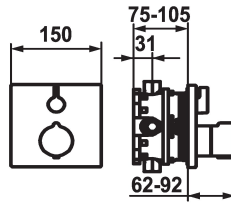

## KWC SHOWERCULTURE Trim kit - Thermostatic mixer - Shower

Modell-Linie: **SHOWERCULTURE** | 21.004.801.177  
Valves | Thermostatic mixing valve

### KWC-No.

**124008**  
chromeline, Trim kit

**125545**  
matt black, Trim kit

**124967**  
brushed steel, Trim kit

### Color code

chromeline

matt black

brushed steel

- \* Trim kit with thermostatic function unit design
- \* Outflow top or below
- \* SkinProtect - Safety stop prevents scalding
- \* Turning handle to control flow
- \* Inherently safe against backflow
- \* Scope of delivery:
  - Function unit, temperature lever, sleeve, cover plate, holder for

### Technical Data

Flow rate
Diameter
Handling
Color code
Installation type
Faucet_typ
Acoustic group
Concealed unit
Energy label
material

19 l/min (3 bar)
150 x 150
front lever
brushed steel
Wall mounted
Display
yes
Trim kit
C
Brass