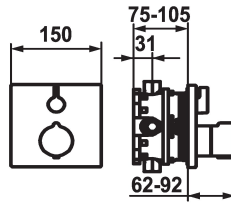

KWC SHOWERCULTURE Trim kit - Thermostatic mixer - Shower

Modell-Linie: **SHOWERCULTURE | 21.004.801.177**
Valves | Termostaattiset sekoitusventtiilit

KWC-No.

124008
chromeline, Trim kit

125545
matt black, Trim kit

124967
brushed steel, Trim kit

ATT-KWC-FARBCODE

chromeline

matt black

brushed steel

- * Trim kit with thermostatic function unit design
- * Outflow top or below
- * SkinProtect - Safety stop prevents scalding
- * Turning handle to control flow
- * Inherently safe against backflow
- * Scope of delivery:
- Function unit, temperature lever, sleeve, cover plate, holder for

- escutcheon handle to control flow
- Fastening of the cover plate without screws
- * To be ordered separately:
- Unit for concealed installation KWC BLUEBOX®
1/2", without shut-off valve, 39.999.900.931
3/4" (1/2"), with shut-off valve, 39.999.910.931

ATT-KWC-UNTERPUTZ

EnergyLabelCH

Materiaali

IviCode

19 l/min (3 bar)

150x150

frontbedient

brushed steel