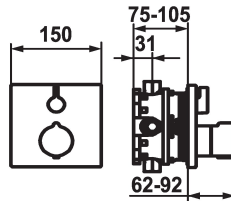

KWC SHOWERCULTURE Trim kit - Thermostatic mixer - Shower

Modell-Linie: **SHOWERCULTURE | 21.004.801.177**
Zawory | Termostatyczne zawory mieszające

KWC-No.

124008
chromeline, Trim kit

125545
matt black, Trim kit

124967
brushed steel, Trim kit

ATT-KWC-FARBCODE

chromeline

matt black

brushed steel

- * Trim kit with thermostatic function unit design
- * Outflow top or below
- * SkinProtect - Safety stop prevents scalding
- * Turning handle to control flow
- * Inherently safe against backflow
- * Scope of delivery:
- Function unit, temperature lever, sleeve, cover plate, holder for

- escutcheon handle to control flow
- Fastening of the cover plate without screws
- * To be ordered separately:
- Unit for concealed installation KWC BLUEBOX®
1/2", without shut-off valve, 39.999.900.931
3/4" (1/2"), with shut-off valve, 39.999.910.931

ATT-KWC-UNTERPUTZ

EnergyLabelCH

Materiał

19 l/min (3 bar)

150x150

frontbedient

brushed steel

Montaż naścienny