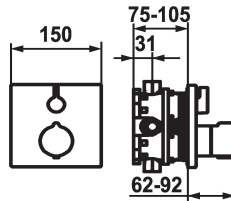

## KWC SHOWERCULTURE Trim kit - Thermostatic mixer - Shower

Modell-Linie: **SHOWERCULTURE | 21.004.801.177**  
Ventiler | Termostatiska blandningsventiler

### KWC-No.

**124008**  
chromeline, Trim kit

**125545**  
matt black, Trim kit

**124967**  
brushed steel, Trim kit

- escutcheon handle to control flow
- Fastening of the cover plate without screws
- \* To be ordered separately:  
- Unit for concealed installation KWC BLUEBOX®  
1/2", without shut-off valve, 39.999.900.931  
3/4" (1/2"), with shut-off valve, 39.999.910.931

ATT-KWC-UNTERPUTZ

EnergyLabelCH

Material

19 l/min (3 bar)

150x150

frontbedient

brushed steel

Väggmontering