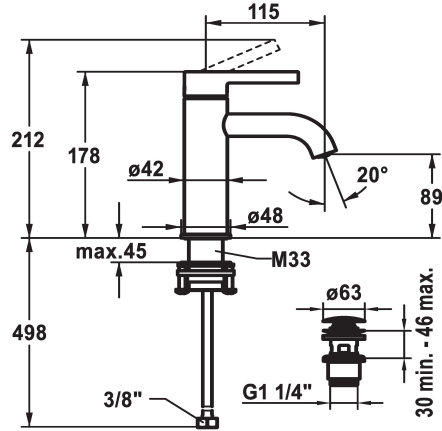

## KWC BEVO Lever mixer - Basin

Modell-Linie: BEVO | 12.421.641.176FL  
Umyvadlové armatury | Hydraulické armatury

**125044**  
brushed steel, A 115, flexible connection hoses, without pop-up valve

- \* Lever mixer
- \* EcoProtect - water-saving device
- \* Fixed spout
- Neoperl® Caché® CS, Coin Slot
- \* KWC cartridge M 35 OP
- with ceramic discs
- flow rate and temperature continuously variable

### ATT-KWC-FARBCODE

matt black

matt black

brushed steel

brushed steel

- temperature limitation
- \* Flexible connection hoses 3/8"
- \* QuickInstallation - Fastening via threaded connection with locking screws
- \* Mounting hole size ø35 mm
- \* Scope of delivery:
- KWC pop-up valve Push Open 2 in 1 Z.538.321.176

Faucet\_typ

Measure\_Height

G\_Acoustic\_group

Projection\_A

EnergyLabelCH

ATT-KWC-MASS-WASSERAUSTRITT

Materiál

5 l/min (3 bar)