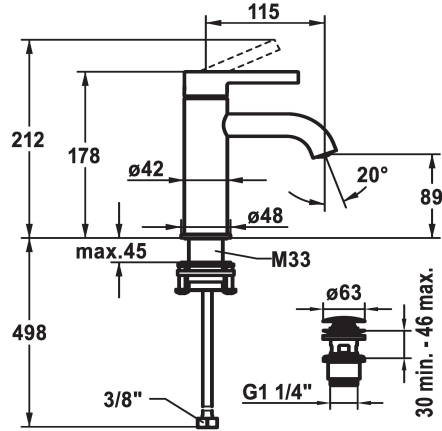

## KWC BEVO Lever mixer - Basin

Modell-Linie: BEVO | 12.421.641.176FL  
Taps | Manual taps

**125044**  
brushed steel, A 115, flexible connection hoses, without pop-up valve

- \* Lever mixer
- \* EcoProtect - water-saving device
- \* Fixed spout
- Neoperl® Caché® CS, Coin Slot
- \* KWC cartridge M 35 OP
- with ceramic discs
- flow rate and temperature continuously variable

### Color code

matt black

matt black

brushed steel

brushed steel

- temperature limitation
- \* Flexible connection hoses 3/8"
- \* QuickInstallation - Fastening via threaded connection with locking screws
- \* Mounting hole size ø35 mm
- \* Scope of delivery:
- KWC pop-up valve Push Open 2 in 1 Z.538.321.176

### Technical Data

Flow rate
pop-up assembly
Connection
Spout
Handling
Color code
Installation type
Faucet_typ
Dimension Height
Acoustic group
Projection A
Energy label
Dimension Water outlet
material

5 l/min (3 bar)
with Push open
Flexible connection hoses
fixed
top lever
matt black
Pillar installation
Faucet
178
yes
A 115
A
89
MESSING