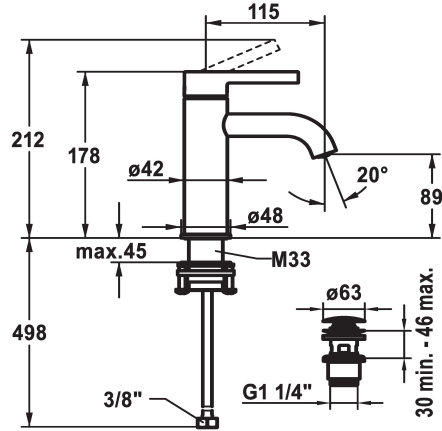

KWC BEVO Lever mixer - Basin

Modell-Linie: BEVO | 12.421.641.176FL
Taps | Manual taps

KWC-No.

125016
matt black, A 115, flexible connection hoses, with Push Open

125017
matt black, A 115, flexible connection hoses, without pop-up valve

125043
brushed steel, A 115, flexible connection hoses, with Push Open

125044
brushed steel, A 115, flexible connection hoses, without pop-up valve

- * Lever mixer
- * EcoProtect - water-saving device
- * Fixed spout
- Neoperl® Caché® CS, Coin Slot
- * KWC cartridge M 35 OP
- with ceramic discs
- flow rate and temperature continuously variable

brushed steel

brushed steel

- temperature limitation
- * Flexible connection hoses 3/8"
- * QuickInstallation - Fastening via threaded connection with locking screws
- * Mounting hole size ø35 mm
- * Scope of delivery:
- KWC pop-up valve Push Open 2 in 1 Z.538.321.176

Technical Data

Flow rate
pop-up valve
Connection
Spout
Handling
Color code
Installation type
Faucet_typ
Measure Height
Acoustic group
Projection A
Energy label
Dimension Water outlet
material

5 l/min (3 bar)
with Push open
Flexible connection hoses
fixed
top lever
matt black
Pillar installation
Faucet
178
yes
A 115
A
89
Brass