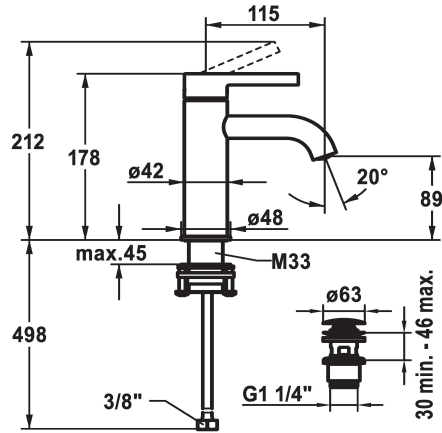

KWC BEVO Lever mixer - Basin

Modell-Linie: BEVO | 12.421.641.176FL
Hanat | Käsi käyttöiset hanat

KWC-No.

125016
matt black, A 115, flexible connection hoses, with Push Open

125017
matt black, A 115, flexible connection hoses, without pop-up valve

125043
brushed steel, A 115, flexible connection hoses, with Push Open

125044
brushed steel, A 115, flexible connection hoses, without pop-up valve

- * Lever mixer
- * EcoProtect - water-saving device
- * Fixed spout
- Neoperl® Caché® CS, Coin Slot
- * KWC cartridge M 35 OP
- with ceramic discs
- flow rate and temperature continuously variable

brushed steel

brushed steel

- temperature limitation
- * Flexible connection hoses 3/8"
- * QuickInstallation - Fastening via threaded connection with locking screws
- * Mounting hole size ø35 mm
- * Scope of delivery:
- KWC pop-up valve Push Open 2 in 1 Z.538.321.176

Faucet_typ

Measure_Height

G_Acoustic group

Projection_A

EnergyLabelCH

ATT-KWC-MASS-WASSERAUSTRITT

Materiaali

IviCode