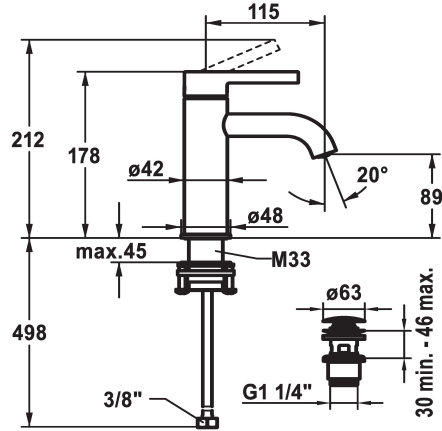

KWC BEVO Lever mixer - Basin

Modell-Linie: BEVO | 12.421.641.176FL
Armatura umywalkowa | Armatura jednouchwytowa

KWC-No.
125016 matt black, A 115, flexible connection hoses, with Push Open
125017 matt black, A 115, flexible connection hoses, without pop-up valve
125043 brushed steel, A 115, flexible connection hoses, with Push Open
125044 brushed steel, A 115, flexible connection hoses, without pop-up valve

- * Lever mixer
- * EcoProtect - water-saving device
- * Fixed spout
- Neoperl® Caché® CS, Coin Slot
- * KWC cartridge M 35 OP
- with ceramic discs
- flow rate and temperature continuously variable

ATT-KWC-ABLAUFGARNITUR	ATT-KWC-FARBCODE
mit_Push_open	matt black
ohne_Ablaufgarnitur	matt black
mit_Push_open	brushed steel
ohne_Ablaufgarnitur	brushed steel

- temperature limitation
- * Flexible connection hoses 3/8"
- * QuickInstallation - Fastening via threaded connection with locking screws
- * Mounting hole size ø35 mm
- * Scope of delivery:
- KWC pop-up valve Push Open 2 in 1 Z.538.321.176

Dane techniczne
A_Spout_Spray
ATT-KWC-ABLAUFGARNITUR
Connection
ATT-KWC-AUSLAUF
Handling
ATT-KWC-FARBCODE
Installation_type
Faucet_typ
Dimension Height
G_Acoustic_group
Projection_A
EnergyLabelCH
ATT-KWC-MASS-WASSERAUSTRITT
Materiał