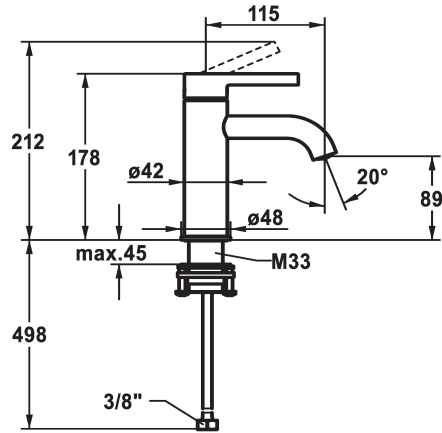

KWC BEVO Lever mixer - Basin

Modell-Linie: BEVO | 12.421.051.176FL
Taps | Manual taps

KWC-No.

125016
matt black, A 115, flexible connection hoses, with Push Open

125017
matt black, A 115, flexible connection hoses, without pop-up valve

125043
brushed steel, A 115, flexible connection hoses, with Push Open

125044
brushed steel, A 115, flexible connection hoses, without pop-up valve

- * Lever mixer
- * EcoProtect - water-saving device
- * Fixed spout
- Neoperl® Caché® CS, Coin Slot
- * KWC cartridge M 35 OP
- with ceramic discs

brushed steel

brushed steel

- flow rate and temperature continuously variable
- temperature limitation
- * Flexible connection hoses 3/8"
- * QuickInstallation - Fastening via threaded connection with locking screws
- * Mounting hole size ø35 mm

Technical Data

Flow rate
Pop-up_valve
Connection
Spout
Handling
Color code
Installation_type
Faucet_typ
Dimension Height
Acoustic group
Projection_A
Energy Label
Dimension Water outlet
material

5 l/min (3 bar)
without pop-up valve
Flexible connection hoses
fixed
top lever
matt black
Pillar installation
Faucet
178
Battery1
A 115
A
89
MESSING