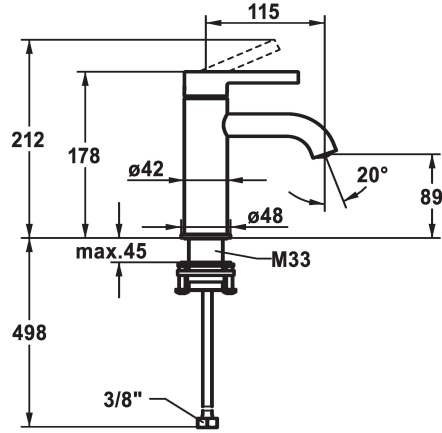

KWC BEVO Lever mixer - Basin

Modell-Linie: BEVO | 12.421.051.176FL
Taps | Manual taps

KWC-No.
125016 matt black, A 115, flexible connection hoses, with Push Open
125017 matt black, A 115, flexible connection hoses, without pop-up valve
125043 brushed steel, A 115, flexible connection hoses, with Push Open
125044 brushed steel, A 115, flexible connection hoses, without pop-up valve

- * Lever mixer
- * EcoProtect - water-saving device
- * Fixed spout
- Neoperl® Caché® CS, Coin Slot
- * KWC cartridge M 35 OP
- with ceramic discs

pop-up assembly	Color code
with Push open	matt black
without pop-up valve	matt black
with Push open	brushed steel
without pop-up valve	brushed steel

- flow rate and temperature continuously variable
- temperature limitation
- * Flexible connection hoses 3/8"
- * QuickInstallation - Fastening via threaded connection with locking screws
- * Mounting hole size ø35 mm

Technical Data
Flow rate
pop-up assembly
Connection
Spout
Handling
Color code
Installation type
Faucet_typ
Dimension Height
Acoustic group
Projection A
Energy label
Dimension Water outlet
material

5 l/min (3 bar)
without pop-up valve
Flexible connection hoses
fixed
top lever
matt black
Pillar installation
Faucet
178
yes
A 115
A
89
Brass