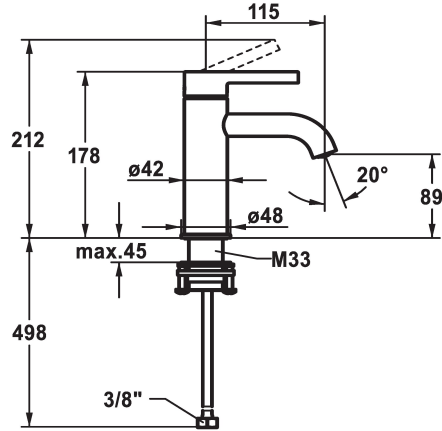

KWC BEVO Lever mixer - Basin

Modell-Linie: BEVO | 12.421.051.176FL
Taps | Manual taps

KWC-No.

125016
matt black, A 115, flexible connection hoses, with Push Open

125017
matt black, A 115, flexible connection hoses, without pop-up valve

125043
brushed steel, A 115, flexible connection hoses, with Push Open

125044
brushed steel, A 115, flexible connection hoses, without pop-up valve

- * Lever mixer
- * EcoProtect - water-saving device
- * Fixed spout
- Neoperl® Caché® CS, Coin Slot
- * KWC cartridge M 35 OP
- with ceramic discs

brushed steel

brushed steel

- flow rate and temperature continuously variable
- temperature limitation
- * Flexible connection hoses 3/8"
- * QuickInstallation - Fastening via threaded connection with locking screws
- * Mounting hole size ø35 mm

Technical Data

Flow rate	5 l/min (3 bar)
pop-up valve	without pop-up valve
Connection	Flexible connection hoses
Spout	fixed
Handling	top lever
Color code	matt black
Installation type	Pillar installation
Faucet_typ	Faucet
Measure Height	178
Acoustic group	yes
Projection A	A 115
Energy label	A
Dimension Water outlet	89
material	MESSING