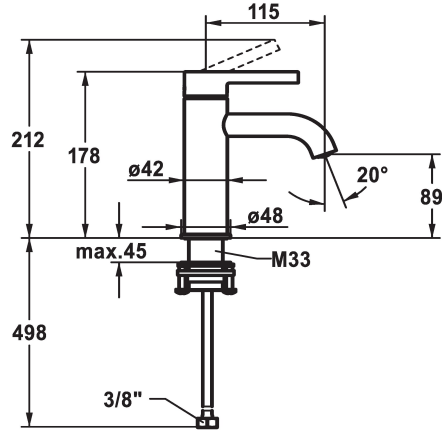

KWC BEVO Lever mixer - Basin

Modell-Linie: BEVO | 12.421.051.176FL
Griferías de lavabo | Grifo para lavabo

KWC-No.

125016
matt black, A 115, flexible connection hoses, with Push Open

125017
matt black, A 115, flexible connection hoses, without pop-up valve

125043
brushed steel, A 115, flexible connection hoses, with Push Open

125044
brushed steel, A 115, flexible connection hoses, without pop-up valve

- * Monomando
- * EcoProtect - dispositivo de ahorro de agua
- * Caño fijo
- Neoperl® Caché® CS, Coin Slot
- * KWC cartucho M 35 OP
- con tecnología de discos cerámicos