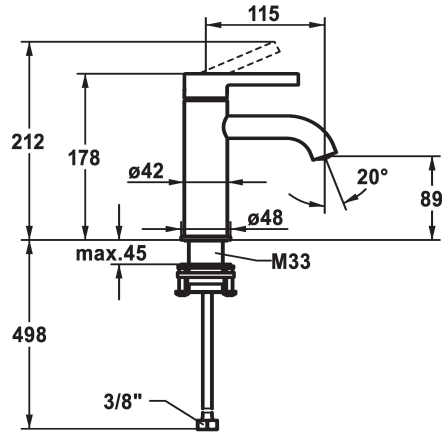

KWC BEVO Lever mixer - Basin

Modell-Linie: BEVO | 12.421.051.176FL
Hanat | Käsi­käyt­toiset hanat

KWC-No.

125016
matt black, A 115, flexible connection hoses, with Push Open

125017
matt black, A 115, flexible connection hoses, without pop-up valve

125043
brushed steel, A 115, flexible connection hoses, with Push Open

125044
brushed steel, A 115, flexible connection hoses, without pop-up valve

- * Lever mixer
- * EcoProtect - water-saving device
- * Fixed spout
- Neoperl® Caché® CS, Coin Slot
- * KWC cartridge M 35 OP
- with ceramic discs

brushed steel

brushed steel

- flow rate and temperature continuously variable
- temperature limitation
- * Flexible connection hoses 3/8"
- * QuickInstallation - Fastening via threaded connection with locking screws
- * Mounting hole size ø35 mm

Faucet_typ

Measure_Height

G_Acoustic_group

Projection_A

EnergyLabelCH

ATT-KWC-MASS-WASSERAUSTRITT

Materiaali

lviCode