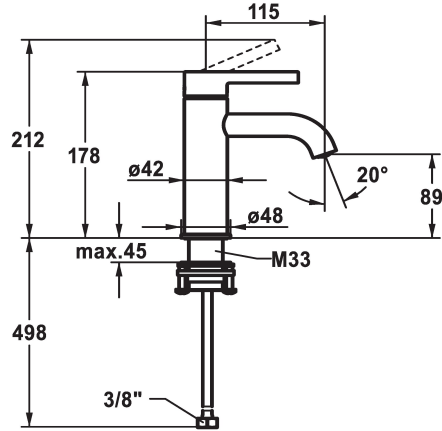

## KWC BEVO Lever mixer - Basin

Modell-Linie: BEVO | 12.421.051.176FL  
Armatura umywalkowa | Armatura jednouchwytywa

**125044**  
brushed steel, A 115, flexible connection hoses, without pop-up valve

- \* Lever mixer
- \* EcoProtect - water-saving device
- \* Fixed spout
- Neoperl® Caché® CS, Coin Slot
- \* KWC cartridge M 35 OP
- with ceramic discs

### ATT-KWC-FARBCODE

matt black

matt black

brushed steel

brushed steel

- flow rate and temperature continuously variable
- temperature limitation
- \* Flexible connection hoses 3/8"
- \* QuickInstallation - Fastening via threaded connection with locking screws
- \* Mounting hole size ø35 mm

Faucet\_typ

Dimension Height

G\_Acoustic group

Projection\_A

EnergyLabelCH

ATT-KWC-MASS-WASSERAUSTRITT

Material

5 l/min (3 bar)