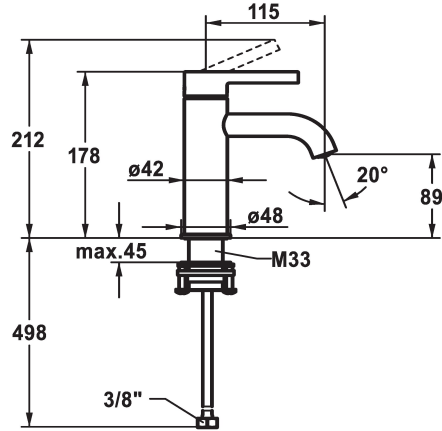

KWC BEVO Lever mixer - Basin

Modell-Linie: BEVO | 12.421.051.176FL
Kranar | Hydraulické armatury

KWC-No.

125016
matt black, A 115, flexible connection hoses, with Push Open

125017
matt black, A 115, flexible connection hoses, without pop-up valve

125043
brushed steel, A 115, flexible connection hoses, with Push Open

125044
brushed steel, A 115, flexible connection hoses, without pop-up valve

- * Lever mixer
- * EcoProtect - water-saving device
- * Fixed spout
- Neoperl® Caché® CS, Coin Slot
- * KWC cartridge M 35 OP
- with ceramic discs

brushed steel

brushed steel

- flow rate and temperature continuously variable
- temperature limitation
- * Flexible connection hoses 3/8"
- * QuickInstallation - Fastening via threaded connection with locking screws
- * Mounting hole size ø35 mm

Faucet_typ

Measure_Height

G_Acoustic_group

Projection_A

EnergyLabelCH

ATT-KWC-MASS-WASSERAUSTRITT

Material

5 l/min (3 bar)