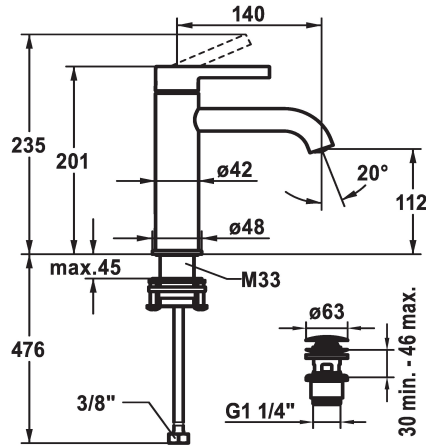

KWC BEVO Lever mixer - Basin

Modell-Linie: BEVO | 12.421.642.176FL
Taps | Manual taps

KWC-No.
125018 matt black, A 140, flexible connection hoses, with Push Open
125019 matt black, A 140, flexible connection hoses, without pop-up valve
125045 brushed steel, A 140, flexible connection hoses, with Push Open
125046 brushed steel, A 140, flexible connection hoses, without pop-up valve

- temperature limitation
- * Flexible connection hoses 3/8"
- * QuickInstallation - Fastening via threaded connection with locking screws
- * Mounting hole size ø35 mm
- * Scope of delivery:
- KWC pop-up valve Push Open 2 in 1 Z.538.321.176

Technical Data
Flow rate
Pop-up_valve
Connection
Spout
Handling
Color code
Installation_type
Faucet_typ
Dimension Height
Acoustic group
Projection_A
Energy Label
Dimension Water outlet
material

5 l/min (3 bar)
with Push open
Flexible connection hoses
fixed
top lever
matt black
Pillar installation
Faucet
201
Battery1
A 140
A
112
Brass

Spare Parts

KWC BEVO Lever mixer - Basin

Modell-Linie: BEVO | 12.421.642.176FL
Taps | Manual taps

Cartridge M 35 OP

538331
Z.537.710
