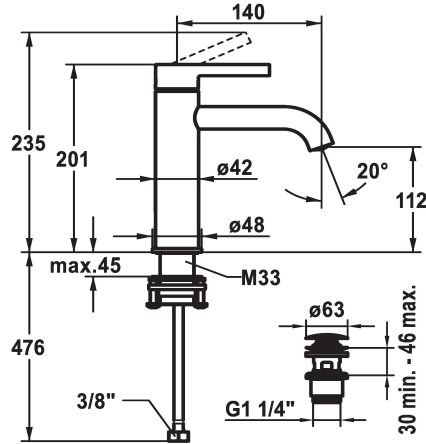

## KWC BEVO Lever mixer - Basin

Modell-Linie: BEVO | 12.421.642.176FL  
Taps | Manual taps

### Color code

matt black

matt black

brushed steel

brushed steel

- temperature limitation
- \* Flexible connection hoses 3/8"
- \* QuickInstallation - Fastening via threaded connection with locking screws
- \* Mounting hole size ø35 mm
- \* Scope of delivery:
- KWC pop-up valve Push Open 2 in 1 Z.538.321.176

### Technical Data

Flow rate	5 l/min (3 bar)
pop-up valve	with Push open
Connection	Flexible connection hoses
Spout	fixed
Handling	top lever
Color code	matt black
Installation type	Pillar installation
Faucet_typ	Faucet
Measure Height	201
Acoustic group	yes
Projection A	A 140
Energy label	A
Dimension Water outlet	112
material	Brass

Flow rate	5 l/min (3 bar)
pop-up valve	with Push open
Connection	Flexible connection hoses
Spout	fixed
Handling	top lever
Color code	matt black
Installation type	Pillar installation
Faucet_typ	Faucet
Measure Height	201
Acoustic group	yes
Projection A	A 140
Energy label	A
Dimension Water outlet	112
material	Brass