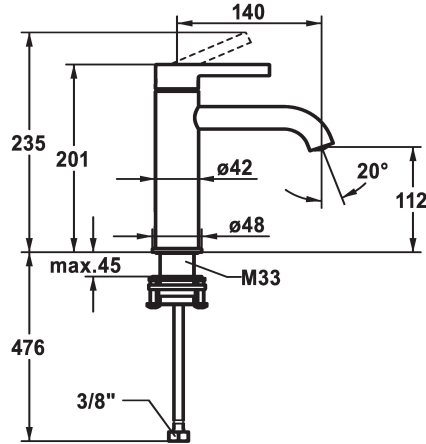

KWC BEVO Lever mixer - Basin

Modell-Linie: BEVO | 12.421.052.176FL
Umyvadlové armatury | Hydraulické armatury

KWC-No.

125018
matt black, A 140, flexible connection hoses, with Push Open

125019
matt black, A 140, flexible connection hoses, without pop-up valve

125045
brushed steel, A 140, flexible connection hoses, with Push Open

125046
brushed steel, A 140, flexible connection hoses, without pop-up valve

- * Lever mixer
- * EcoProtect - water-saving device
- * Fixed spout
- Neoperl® Caché® CS, Coin Slot
- * OptimalSpace - ample space for washing or working
- * KWC cartridge M 35 OP
- with ceramic discs

brushed steel

brushed steel

- flow rate and temperature continuously variable
- temperature limitation
- * Flexible connection hoses 3/8"
- * QuickInstallation - Fastening via threaded connection with locking screws
- * Mounting hole size ø35 mm

Faucet_typ

Measure_Height

G_Acoustic_group

Projection_A

EnergyLabelCH

ATT-KWC-MASS-WASSERAUSTRITT

Materiál

5 l/min (3 bar)