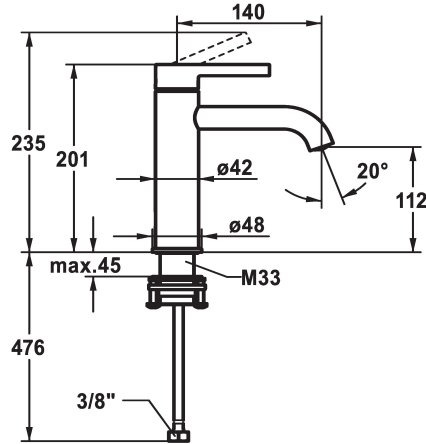

KWC BEVO Lever mixer - Basin

Modell-Linie: BEVO | 12.421.052.176FL
Taps | Manual taps

| KWC-No. |
|--|
| 125018 matt black, A 140, flexible connection hoses, with Push Open |
| 125019 matt black, A 140, flexible connection hoses, without pop-up valve |
| 125045 brushed steel, A 140, flexible connection hoses, with Push Open |
| 125046 brushed steel, A 140, flexible connection hoses, without pop-up valve |

- flow rate and temperature continuously variable
- temperature limitation
- * Flexible connection hoses 3/8"
- * QuickInstallation - Fastening via threaded connection with locking screws
- * Mounting hole size ø35 mm

| Technical Data |
|------------------------|
| Flow rate |
| Pop-up_valve |
| Connection |
| Spout |
| Handling |
| Color code |
| Installation_type |
| Faucet_typ |
| Dimension Height |
| Acoustic group |
| Projection_A |
| Energy Label |
| Dimension Water outlet |
| material |

Spare Parts

KWC BEVO Lever mixer - Basin

Modell-Linie: BEVO | 12.421.052.176FL
Taps | Manual taps

Cartridge M 35 OP

538331
Z.537.710
