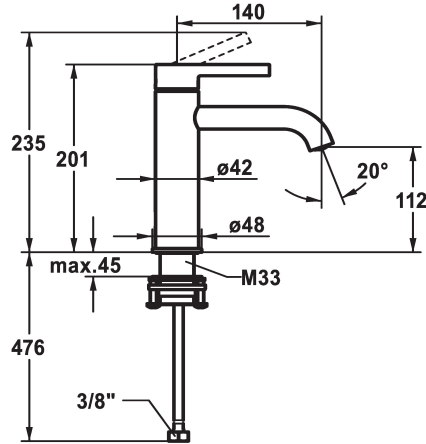

KWC BEVO Lever mixer - Basin

Modell-Linie: BEVO | 12.421.052.176FL
Taps | Manual taps

KWC-No.

125018
matt black, A 140, flexible connection hoses, with Push Open

125019
matt black, A 140, flexible connection hoses, without pop-up valve

125045
brushed steel, A 140, flexible connection hoses, with Push Open

125046
brushed steel, A 140, flexible connection hoses, without pop-up valve

- * Lever mixer
- * EcoProtect - water-saving device
- * Fixed spout
- Neoperl® Caché® CS, Coin Slot
- * OptimalSpace - ample space for washing or working
- * KWC cartridge M 35 OP
- with ceramic discs

brushed steel

brushed steel

- flow rate and temperature continuously variable
- temperature limitation
- * Flexible connection hoses 3/8"
- * QuickInstallation - Fastening via threaded connection with locking screws
- * Mounting hole size ø35 mm

Technical Data

Flow rate	5 l/min (3 bar)
pop-up assembly	without pop-up valve
Connection	Flexible connection hoses
Spout	fixed
Handling	top lever
Color code	matt black
Installation type	Pillar installation
Faucet_typ	Faucet
Dimension Height	201
Acoustic group	yes
Projection A	A 140
Energy label	A
Dimension Water outlet	112
material	Brass