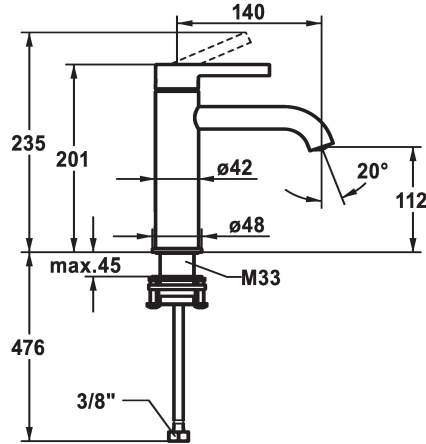

KWC BEVO Lever mixer - Basin

Modell-Linie: BEVO | 12.421.052.176FL
Taps | Manual taps

KWC-No.
125018 matt black, A 140, flexible connection hoses, with Push Open
125019 matt black, A 140, flexible connection hoses, without pop-up valve
125045 brushed steel, A 140, flexible connection hoses, with Push Open
125046 brushed steel, A 140, flexible connection hoses, without pop-up valve

- flow rate and temperature continuously variable
- temperature limitation
- * Flexible connection hoses 3/8"
- * QuickInstallation - Fastening via threaded connection with locking screws
- * Mounting hole size ø35 mm

Technical Data
Flow rate
pop-up valve
Connection
Spout
Handling
Color code
Installation type
Faucet_typ
Measure Height
Acoustic group
Projection A
Energy label
Dimension Water outlet
material

5 l/min (3 bar)
without pop-up valve
Flexible connection hoses
fixed
top lever
matt black
Pillar installation
Faucet
201
yes
A 140
A
112
Brass

Spare Parts

KWC BEVO
Lever mixer - Basin

Modell-Linie: BEVO | 12.421.052.176FL
Taps | Manual taps

Cartridge M 35 OP

538331
Z.537.710
