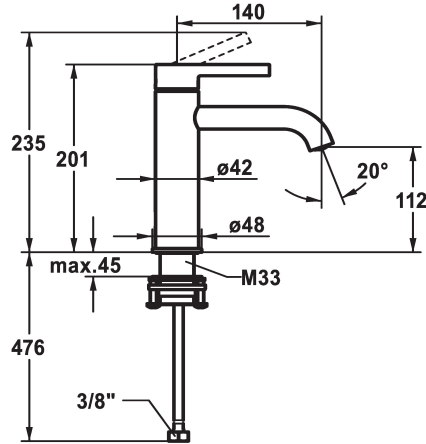

KWC BEVO Lever mixer - Basin

Modell-Linie: BEVO | 12.421.052.176FL
Hanat | Käsi käyttöiset hanat

KWC-No.

125018
matt black, A 140, flexible connection hoses, with Push Open

125019
matt black, A 140, flexible connection hoses, without pop-up valve

125045
brushed steel, A 140, flexible connection hoses, with Push Open

125046
brushed steel, A 140, flexible connection hoses, without pop-up valve

- * Lever mixer
- * EcoProtect - water-saving device
- * Fixed spout
- Neoperl® Caché® CS, Coin Slot
- * OptimalSpace - ample space for washing or working
- * KWC cartridge M 35 OP
- with ceramic discs

brushed steel

brushed steel

- flow rate and temperature continuously variable
- temperature limitation
- * Flexible connection hoses 3/8"
- * QuickInstallation - Fastening via threaded connection with locking screws
- * Mounting hole size ø35 mm

Faucet_typ

Measure_Height

G_Acoustic group

Projection_A

EnergyLabelCH

ATT-KWC-MASS-WASSERAUSTRITT

Materiaali

IviCode