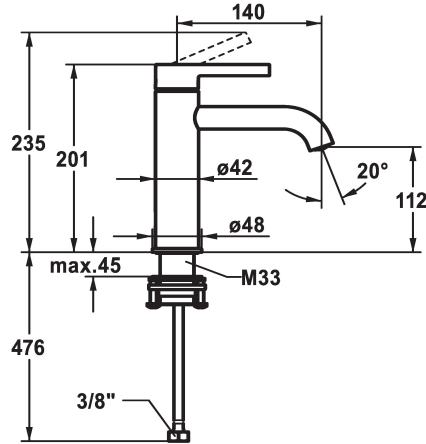

## KWC BEVO Lever mixer - Basin

Modell-Linie: BEVO | 12.421.052.176FL  
Kranen | Eengreepkranen

### KWC-No.

**125018**  
matt black, A 140, flexible connection hoses, with Push Open

**125019**  
matt black, A 140, flexible connection hoses, without pop-up valve

**125045**  
brushed steel, A 140, flexible connection hoses, with Push Open

**125046**  
brushed steel, A 140, flexible connection hoses, without pop-up valve

Faucet\_typ

Hoogteafmeting

G\_Acoustic\_group

Projection\_A

EnergyLabelCH

Afmetingen wateruitlaat

Materiaal

5 l/min (3 bar)