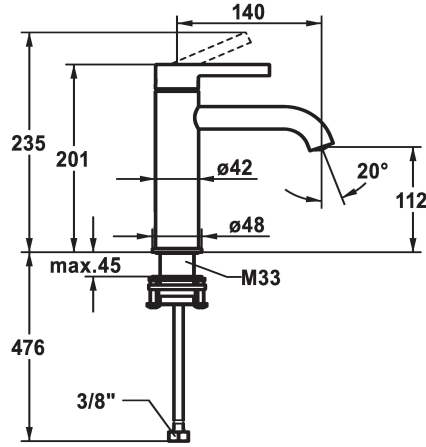

## KWC BEVO Lever mixer - Basin

Modell-Linie: BEVO | 12.421.052.176FL  
Armatura umywalkowa | Armatura jednouchwytywa

**125046**  
brushed steel, A 140, flexible connection hoses, without pop-up valve

- \* Lever mixer
- \* EcoProtect - water-saving device
- \* Fixed spout
- Neoperl® Caché® CS, Coin Slot
- \* OptimalSpace - ample space for washing or working
- \* KWC cartridge M 35 OP
- with ceramic discs

### ATT-KWC-FARBCODE

matt black

matt black

brushed steel

brushed steel

- flow rate and temperature continuously variable
- temperature limitation
- \* Flexible connection hoses 3/8"
- \* QuickInstallation - Fastening via threaded connection with locking screws
- \* Mounting hole size ø35 mm

Faucet\_typ

Dimension Height

G\_Acoustic group

Projection\_A

EnergyLabelCH

ATT-KWC-MASS-WASSERAUSTRITT

Materiał

5 l/min (3 bar)